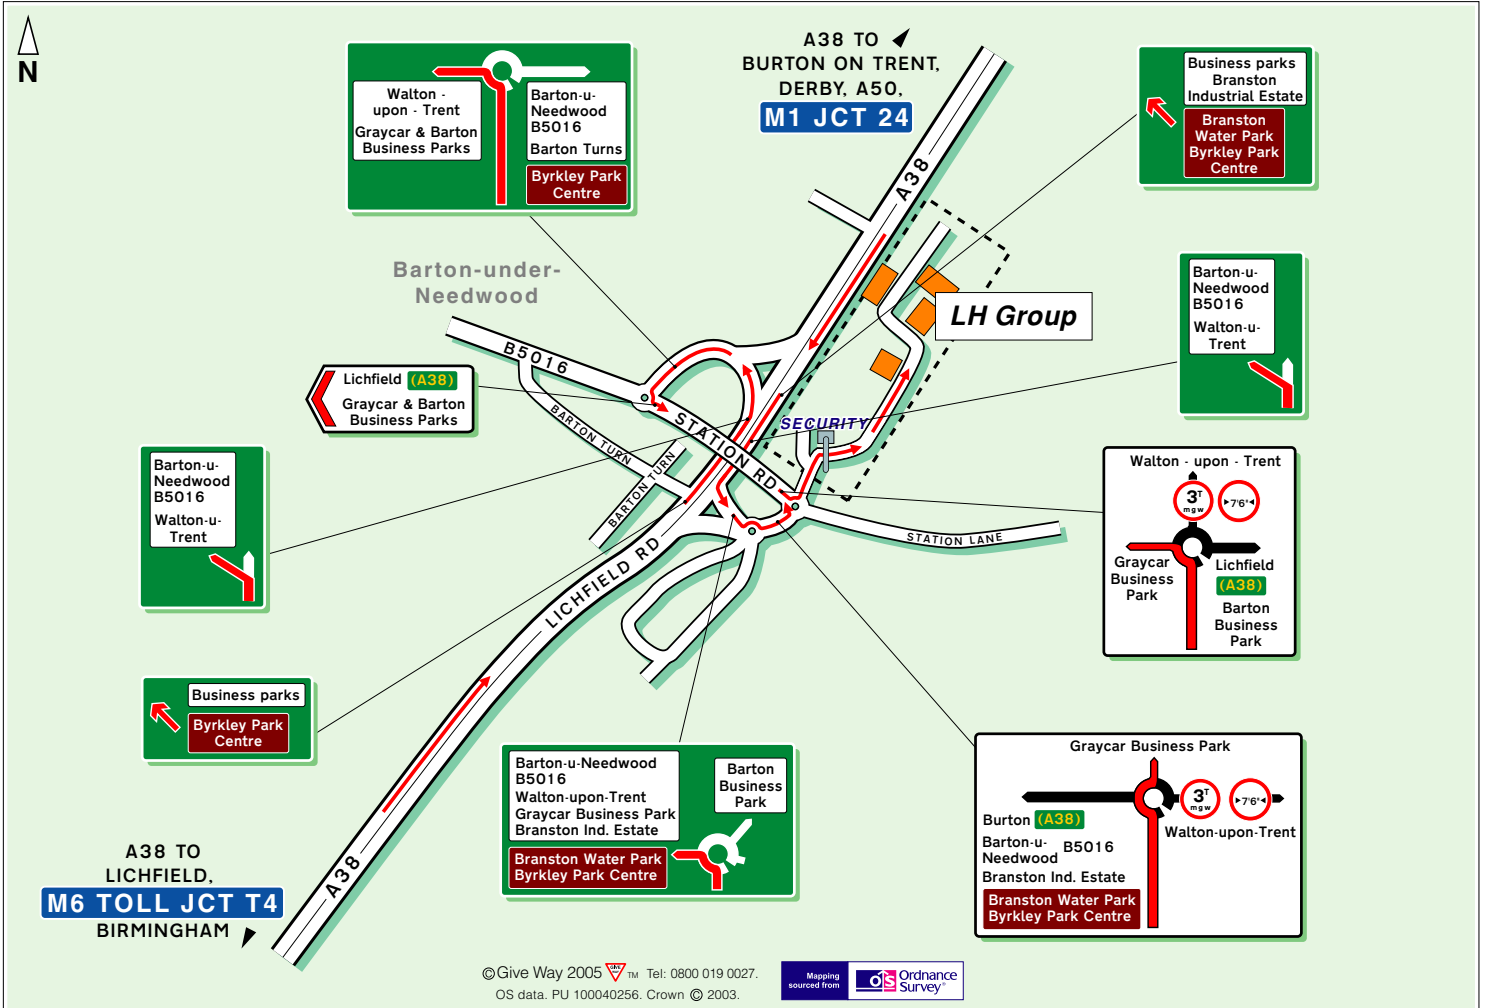

LH Group
 Graycar Business Park
 Barton Under Needwood
 Burton on Trent
 Staffordshire
 DE13 8EN

Tel: 01283 722 600
 Fax: 01283 722 622

Public Transport

 **By Rail,**
 Burton on Trent Station.
 Approximately 15 minutes taxi ride away.
 For information on train operators and times phone National Rail Enquiries on 0845 7484950.

 **By Air,**
 East Midlands Airport.
 Approximately 30 minutes taxi ride away.
 Birmingham Airport.
 Approximately 45 minutes taxi ride away.